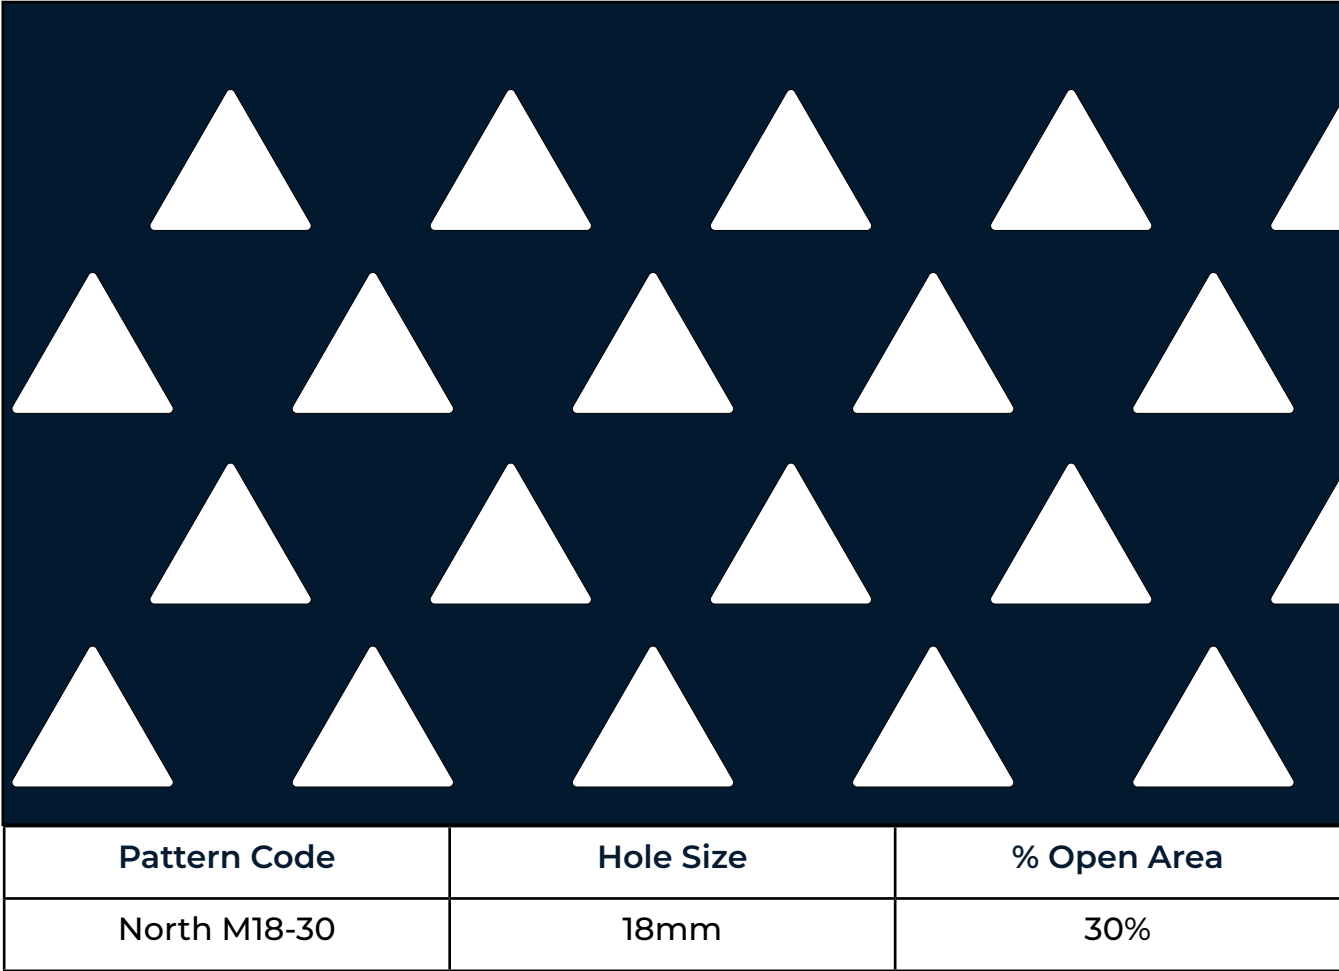

METALLI
PERFORATIONS

NORTH

- ◇ TRIANGLE
- ◇ STAGGERED
- ◇ SCALE 1:1

M18-30
Page 3

M32-45
Page 4

North M18-30

North M32-45

METALLI