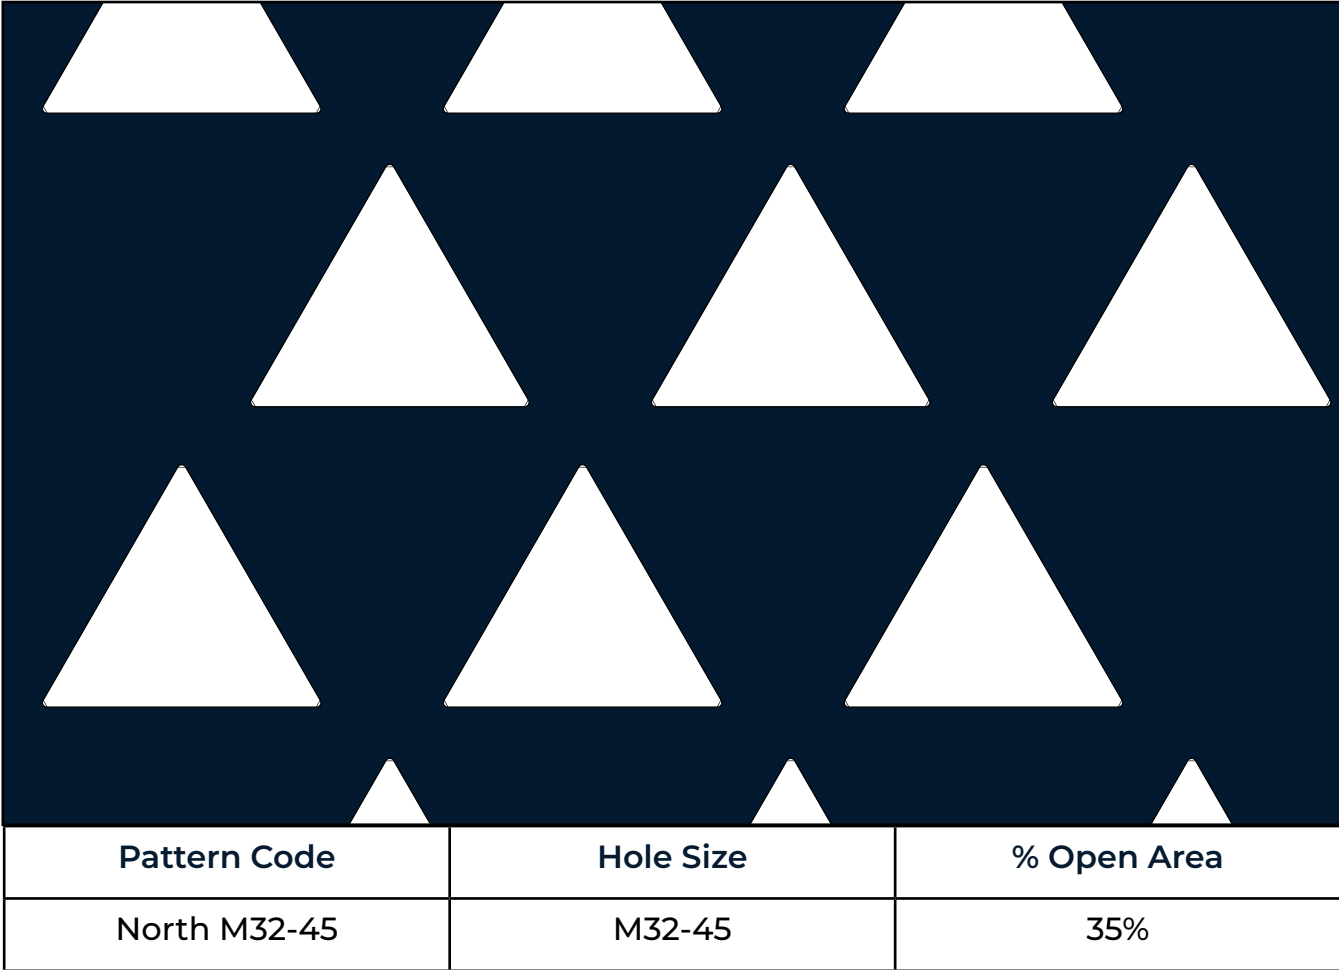

METALLI
PERFORATIONS

NORTH

- ◇ TRIANGLE
- ◇ STAGGERED
- ◇ SCALE 1:1

M18-30
Page 3

M32-45
Page 4

North M18-30

North M32-45

METALLI